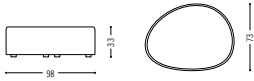

Couchtisch
Coffee table